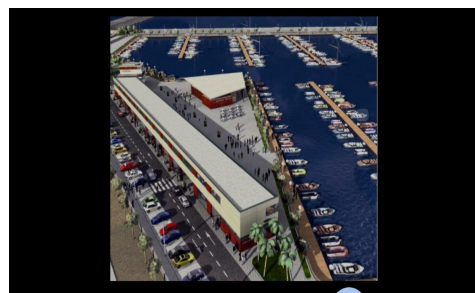

## Apartment in Torrevieja

**€155,000**

**1**

**1**

**65m<sup>2</sup>**

**N/A**

**N/A**

I am pleased to exclusively present the new development Edificio Panorama Beach, located at Calle Heraclio No. 26 in Torrevieja, just a few meters from the new shopping center and the seafront promenade. We offer 8 properties (2 per floor): 4 two-bedroom apartments starting from €245,000 Studios starting from €155,000 Ground Floor Studio: €155,000 Two-bedroom apartment: €245,000 First Floor SOLD... (Ask for More Details!)