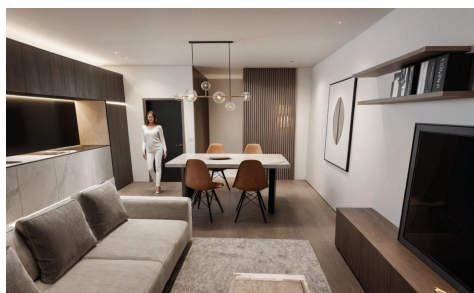

## Apartment in Torrevieja

**€155,000**

**1**

**1**

**65m<sup>2</sup>**

**N/A**

**N/A**

I am pleased to exclusively present the new development Edificio Panorama Beach, located at Calle Heraclio No. 26 in Torrevieja, just a few meters from the new shopping center and the seafront promenade. We offer 8 properties (2 per floor): 4 two-bedroom apartments starting from €245,000 Studios starting from €155,000 Ground Floor Studio: €155,000 Two-bedroom apartment: €245,000 First Floor SOLD... (Ask for More Details!)