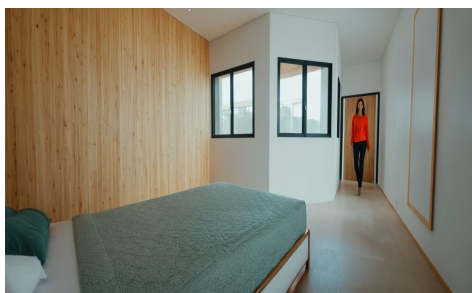

## Apartment in Torrevieja

**€155,000**

**1**

**1**

**65m<sup>2</sup>**

**N/A**

**N/A**

I am pleased to exclusively present the new development Edificio Panorama Beach, located at Calle Heraclio No. 26 in Torrevieja, just a few meters from the new shopping center and the seafront promenade. We offer 8 properties (2 per floor): 4 two-bedroom apartments starting from €245,000 Studios starting from €155,000 Ground Floor Studio: €155,000 Two-bedroom apartment: €245,000 First Floor SOLD... (Ask for More Details!)