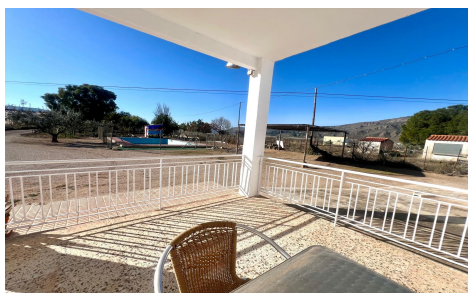

MLSC2621614

Country House in Las Encebras
€155,000

3

1

217m²

1,235m²

N/A

Country house located in the quiet hamlet of Encebras, part of the municipality of Jumilla. The property is just 10 minutes from Jumilla and approximately 15 minutes from Pinoso, offering a peaceful rural setting with easy access to everyday services. The house is built on one level and offers a practical and comfortable layout. Upon entering, you reach the dining area, which connects dir... (Ask for More Details!)