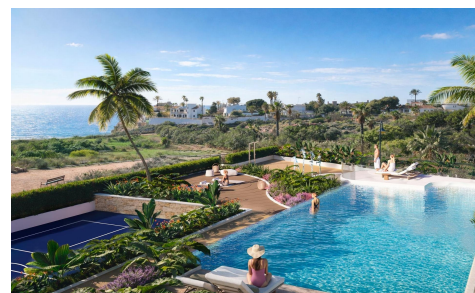

N9876

Town House in El Campello

€537,000

3

2

118m²

12m²

Exclusive Frontline Beach Homes in El Campello Costa BlancaDiscover a unique new build residential development on the Costa Blanca, made up of 30 exclusive townhouses and corner townhouses in a privileged frontline beach location at Playa del Amerador in El Campello. This exceptional setting is known for its crystal clear waters, peaceful atmosphere and spectacular Mediterranean... (Ask for More Details!)