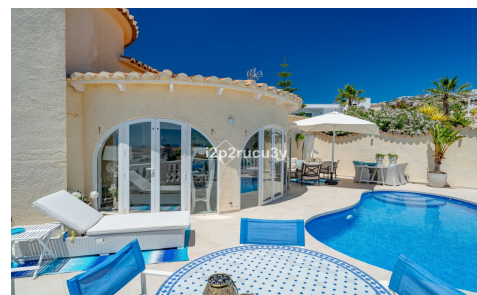

R5425348

House Detached Villa in Benitachell

€750,000

3

3

224m²

617m²