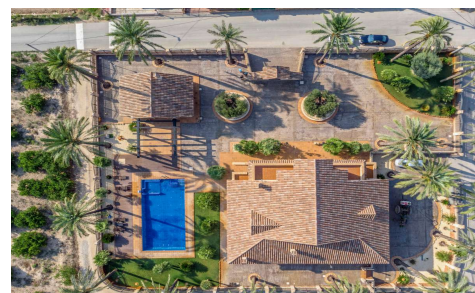

MLSC497883**Villa in Molins****€1,800,000****4****4****837m²****2,500m²****N/A**

A stunning luxury home of grand proportions totalling 837m². This must-see masterpiece is set on a quite countryside of Orihuela, just 4km from Orihuela, 2,5km from Bigastro and within a walking distance from the closest village. This beautiful home is set over three floors. The south-facing front leads you to a reception hall following on to a dining and living room with an access to the...(Ask for More Details!)