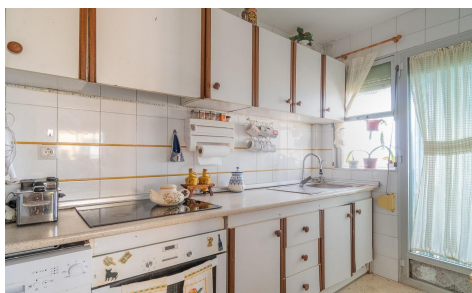

14-4518-1862

**Apartment in Torrevieja****€169,000**

3

1

86m<sup>2</sup>

N/A

N/A

Apartment with sea views 200 metres from the beach in Curva del Palangre – Torrevieja~~Discover this fantastic apartment located in one of the most sought-after areas of Torrevieja, in the Curva del Palangre area, just 200 metres from the sea and very close to Los Locos Beach and the seafront promenade.~~The property has 86 m2 built area, is ready to move into, and is located on the sixt...(Ask for More Details!)