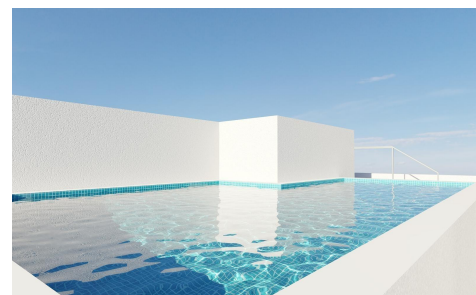

N9840

Apartment in Torrevieja

€329,000

3

2

92m²

N/A

New Build Apartments in Torrevieja Just 400 m from Playa del Cura Prime Location in the Heart of Torrevieja Discover these brand new apartments and penthouses in one of the most sought after areas of Torrevieja, only 400 m from Playa del Cura and just 150 m from the seafront promenade. Located in the city centre, this vibrant neighborhood offers all essential services within...(Ask for More Details!)