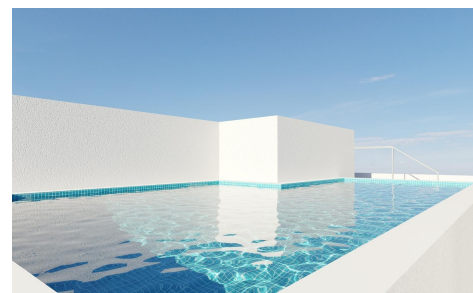

N9841

Penthouse in Torrevieja

€419,000

2

2

103m²

N/A

New Build Apartments in Torrevieja Just 400 m from Playa del CuraPrime Location in the Heart of TorreviejaDiscover these brand new apartments and penthouses in one of the most sought after areas of Torrevieja, only 400 m from Playa del Cura and just 150 m from the seafront promenade. Located in the city centre, this vibrant neighborhood offers all essential services within...(Ask for More Details!)