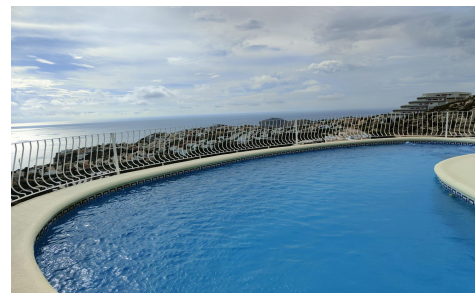

## House Bungalow in Benitachell

**€695,000**

**3**

**2**

**209m<sup>2</sup>**

**1,163m<sup>2</sup>**

**N/A**

Discover this spectacular villa, unique in its style, located in the privileged area of Cumbre del Sol, Benitachell. This property stands out for its incomparable panoramic sea views, a dream setting that blends perfectly with the natural environment that surrounds it. The villa, designed on two floors, has 3 large bedrooms and 3 full bathrooms, with a distribution designed to make the mo...(Ask for More Details!)