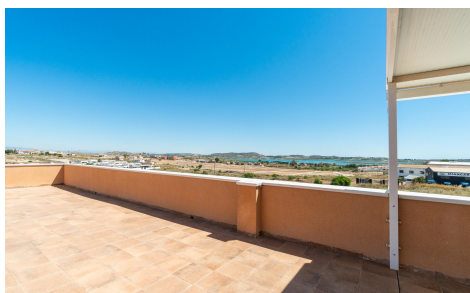

## House in San Miguel De Salinas

**€349,000**

3

2

 334m<sup>2</sup>

 1,164m<sup>2</sup>

N/A

Spectacular estate in Torremendo with privileged views of the La Pedrera Reservoir – 2 homes for the price of one!~~We present this magnificent property situated in a tranquil, natural setting, with breathtaking panoramic views of the La Pedrera Reservoir. A unique opportunity for both living and investment, thanks to its two independent homes built on a spacious plot of over 1,100 m2.~~...(Ask for More Details!)