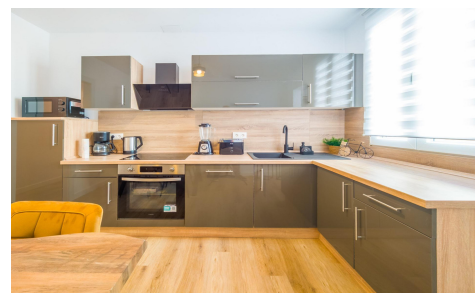

R5391961

Apartment Middle Floor Apartment in Torrevieja €300,000

3

2

115m²

N/A

N/A

We present this fully renovated south-facing penthouse located just 50 meters from Playa del Cura in Torrevieja, one of the most sought-after areas on the Costa Blanca. An ideal location to enjoy the Mediterranean climate, tranquility, and all essential services throughout the year. The apartment stands out for its incredible proximity to the beach, its south-facing orientation, and its s...(Ask for More Details!)