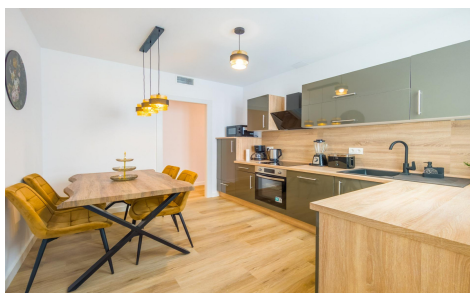

R5391961

Apartment Middle Floor Apartment in Torrevieja €300,000

3

2

115m²

N/A

N/A

We present this fully renovated south-facing penthouse located just 50 meters from Playa del Cura in Torrevieja, one of the most sought-after areas on the Costa Blanca. An ideal location to enjoy the Mediterranean climate, tranquility, and all essential services throughout the year. The apartment stands out for its incredible proximity to the beach, its south-facing orientation, and its s...(Ask for More Details!)