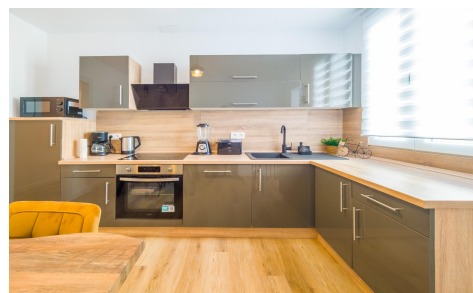

**MLSC5872338****Apartment in Torrevieja****€300,000****3****2****115m<sup>2</sup>****N/A****N/A**

We present this fully renovated south-facing penthouse located just 50 meters from Playa del Cura in Torrevieja, one of the most sought-after areas on the Costa Blanca. An ideal location to enjoy the Mediterranean climate, tranquility, and all essential services throughout the year. The apartment stands out for its incredible proximity to the beach, its south-facing orientation, and its ...(Ask for More Details!)