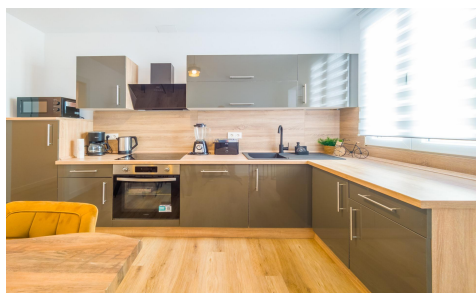

MLSC5872338

**Apartment in Torrevieja****€284,900**

3

2

115m²

N/A

N/A

We present this fully renovated south-facing penthouse with sea views, located just 50 meters from Playa del Cura in Torrevieja, one of the most sought-after areas on the Costa Blanca. An ideal location to enjoy the Mediterranean climate, tranquility, and all necessary services throughout the year. The apartment stands out for its incredible proximity to the beach, its south orientation,...(Ask for More Details!)