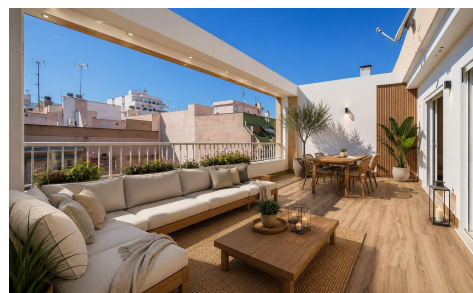

MLSC5872338

**Apartment in Torrevieja****€284,900**

3

2

115m²

N/A

N/A

We present this fully renovated south-facing penthouse with sea views, located just 50 meters from Playa del Cura in Torrevieja, one of the most sought-after areas on the Costa Blanca. An ideal location to enjoy the Mediterranean climate, tranquility, and all necessary services throughout the year. The apartment stands out for its incredible proximity to the beach, its south orientation,...(Ask for More Details!)