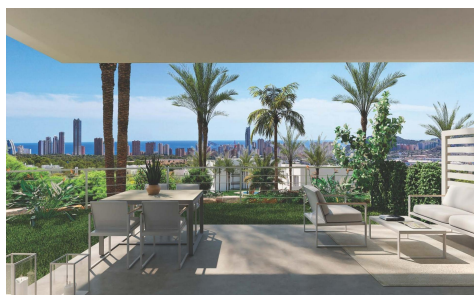

SP1664
Penthouse in Finestrat
€675,000

3

2

108m²

N/A

Luxury New Build Apartments and Townhouses in Sierra Cortina ResortDiscover an exclusive new residential development of luxury apartments and townhouses located in the prestigious Sierra Cortina Resort, one of the most desirable residential areas on the Costa Blanca North. Surrounded by mountains and Mediterranean landscapes, this gated community with 24 hour security offers pr...(Ask for More Details!)