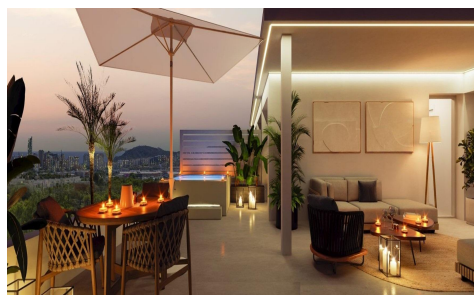

SP1664
Penthouse in Finestrat
€675,000

3

2

108m²

N/A

Luxury New Build Apartments and Townhouses in Sierra Cortina ResortDiscover an exclusive new residential development of luxury apartments and townhouses located in the prestigious Sierra Cortina Resort, one of the most desirable residential areas on the Costa Blanca North. Surrounded by mountains and Mediterranean landscapes, this gated community with 24 hour security offers pr...(Ask for More Details!)