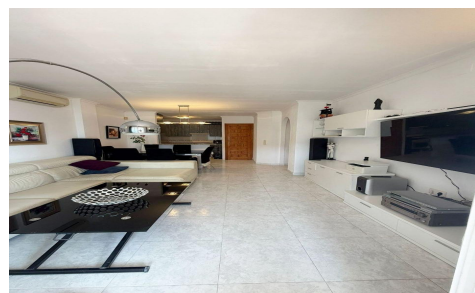

R5382271

Apartment Middle Floor Apartment in Benitachell €1190,000

2

1

73m²

N/A

This appealing apartment is located in the prestigious Cumbre del Sol area of Benitachell, Alicante. Offering a prime opportunity with renovation needed, the property features two well-proportioned bedrooms and a generously sized bathroom, all within a built area of 73m². Positioned conveniently near local amenities and transport links, this apartment perfectly balances comfort and acces...(Ask for More Details!)