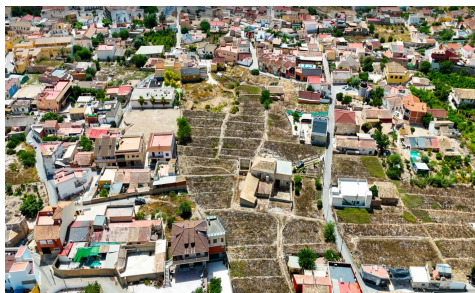

MLSC916367

**Property in Orihuela****€850,000**

7

1

431m<sup>2</sup>12,441m<sup>2</sup>

N/A

We present this excellent investment opportunity, particularly attractive for developers, thanks to the potential to build multiple residential units and resell them, as well as for alternative uses such as rural tourism, event venues, or leisure projects. Large 12,441 m<sup>2</sup> estate located in Orihuela, just 2 km from the town center. Set at the foot of the Sierra de Orihuela, the property en...(Ask for More Details!)