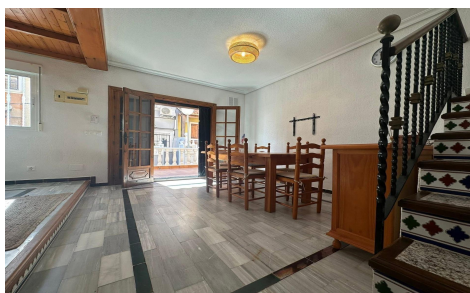

MLSC7163360
Town House in Torrevieja
€218,000

2

2

75m²

N/A

N/A

Imagine waking up every morning to the sea breeze and sunlight flooding every corner of your home. This exclusive townhouse in the Cabo Cervera area of Torrevieja, just 20 metres from the shoreline, stands out for its enviable south and north orientation, ensuring natural light and warmth all year round. The heart of the home is its spectacular open-plan living and dining area with an op...(Ask for More Details!)