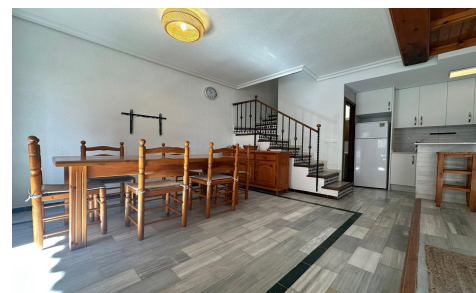

MLSC7163360
Town House in Torrevieja
€218,000

2

2

75m²

N/A

N/A

Imagine waking up every morning to the sea breeze and sunlight flooding every corner of your home. This exclusive townhouse in the Cabo Cervera area of Torrevieja, just 20 metres from the shoreline, stands out for its enviable south and north orientation, ensuring natural light and warmth all year round. The heart of the home is its spectacular open-plan living and dining area with an op...(Ask for More Details!)