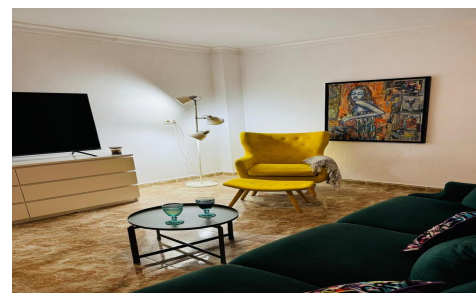

MLSC7027025

Finca in Aledo
€269,000

2

2

N/A

N/A

Exclusive Country Estate Surrounded by Nature – Aledo, Sierra Espuña Discover a true hidden gem set in a privileged location on the outskirts of the charming village of Aledo, at the foot of the stunning Sierra Espuña Regional Park. A unique property where privacy, nature, and Mediterranean lifestyle come together in perfect harmony. Perfect as: A permanent residence A holiday home A peaceful... (Ask for More Details!)