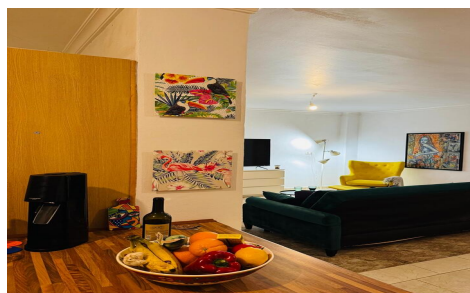

MLSC7027025

Finca in Aledo
€269,000

2

2

N/A

N/A

Exclusive Country Estate Surrounded by Nature – Aledo, Sierra Espuña Discover a true hidden gem set in a privileged location on the outskirts of the charming village of Aledo, at the foot of the stunning Sierra Espuña Regional Park. A unique property where privacy, nature, and Mediterranean lifestyle come together in perfect harmony. Perfect as: A permanent residence A holiday home A peaceful... (Ask for More Details!)