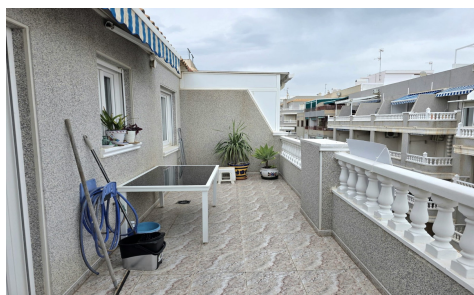

Apartment Penthouse in Torrevieja

€190,000

3

2

110m²

N/A

N/A

PENTHOUSE WITH TERRACE – 200 M FROM PLAYA DEL CURA Exclusive corner penthouse with an impressive terrace, located just 200 meters from the prestigious Playa del Cura. An ideal property for those seeking comfort, privacy, natural light, and spacious areas to enjoy the Mediterranean lifestyle. The property stands out for its excellent southeast orientation, which ensures natural light through... (Ask for More Details!)