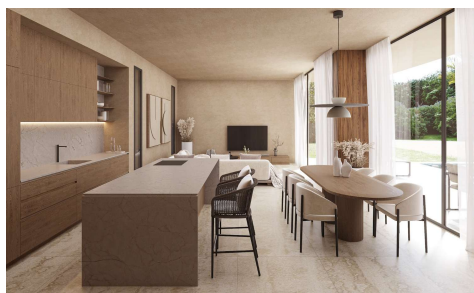

3

2

362m²

800m²

N/A

Modern one-level villa in the sought-after residential area of Pla Roig, Calpe. Located in the quiet and consolidated urbanisation of Pla Roig in Calpe, this villa sits on a flat plot of 742 m², offering the perfect balance between privacy and proximity to all amenities. The area is one of the most popular residential neighbourhoods among both international residents and locals, thanks to its... (Ask for More Details!)