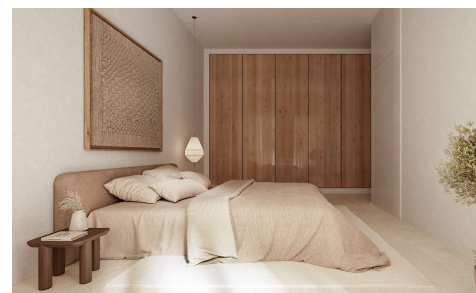

3

2

362m²

800m²

N/A

Modern one-level villa in the sought-after residential area of Pla Roig, Calpe. Located in the quiet and consolidated urbanisation of Pla Roig in Calpe, this villa sits on a flat plot of 742 m², offering the perfect balance between privacy and proximity to all amenities. The area is one of the most popular residential neighbourhoods among both international residents and locals, thanks to its... (Ask for More Details!)