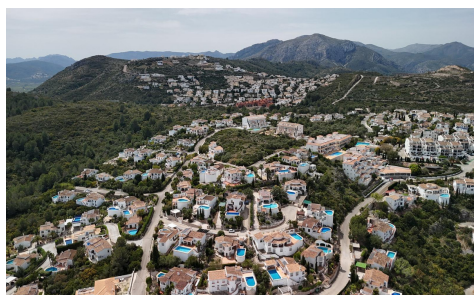

**Plot Land in Pegu**

**€95,000**

0

0

N/A

700m<sup>2</sup>

N/A