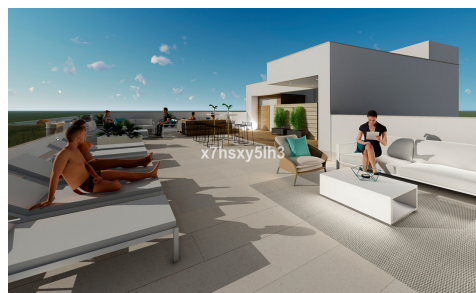

U191467

Apartment Middle Floor Apartment in Torrevieja €285,000

2

2

8,525m²

N/A

N/A

Discover Residential Building, an exclusive new development in Playa del Cura, Torrevieja, just 250 meters from the sea. This modern five-story residential building offers 16 exterior-facing apartments with 1, 2, or 3 bedrooms, all featuring sunlit balconies and stunning views of the sea or city center. Designed for comfort and convenience, the building includes a 90 m² commercial space,...(Ask for More Details!)