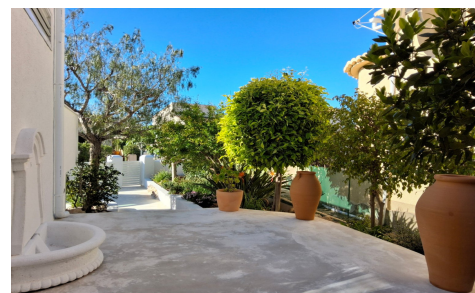

2

1

81m²

365m²

N/A

Villa for sale in Cumbre del Sol (Benitachell) on the Costa Blanca. Fully renovated, 2 bedrooms, garden and solar panels. Ready to move into, close to the sea. This property for sale in Cumbre del Sol is situated on the second line from the sea and was fully renovated in 2026. The property is located in a quiet residential area on the Costa Blanca, with good access to amenities. Descriptio... (Ask for More Details!)