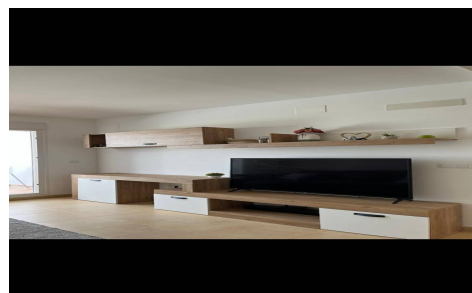

MLSC6257110

Apartment in Torre Pacheco

€164,300

2

1

72m²

N/A

Discover this bright, 72 m² apartment located in the quiet Roldán area, within the municipality of Torre-Pacheco. With a southwest orientation that guarantees natural light throughout the day, this property offers a welcoming and comfortable atmosphere, perfect for moving right in. It features one double bedroom and one single bedroom, ideal for couples or small families. It also has a f...(Ask for More Details!)