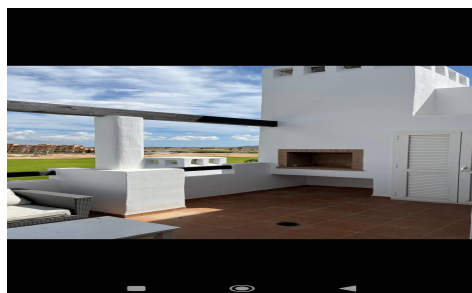

MLSC6257110

Apartment in Torre Pacheco

€164,300

2

1

72m²

N/A

Discover this bright, 72 m² apartment located in the quiet Roldán area, within the municipality of Torre-Pacheco. With a southwest orientation that guarantees natural light throughout the day, this property offers a welcoming and comfortable atmosphere, perfect for moving right in. It features one double bedroom and one single bedroom, ideal for couples or small families. It also has a f...(Ask for More Details!)