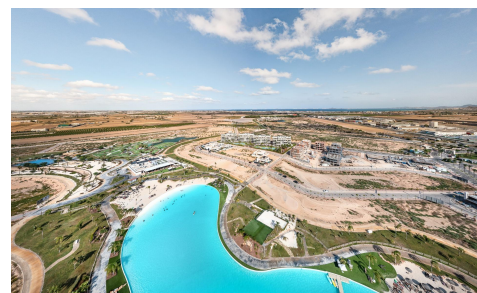

SP1623

Apartment in Torre Pacheco

€336,000

3

2

97m²

N/A

Luxury New Build Apartments for Sale in Santa Rosalia Lake and Life Resort MurciaExclusive Resort Living with 24 Hour SecurityDiscover a premium new development of modern apartments located within the prestigious Santa Rosalia Lake and Life Resort in Murcia. This private gated community offers 24 hour security, restricted access and a peaceful environment surrounded by nat...(Ask for More Details!)