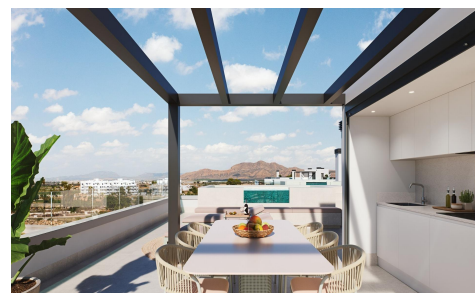

SP1624

Penthouse in Torre Pacheco
€555,000

2

2

98m²

N/A

Luxury New Build Apartments for Sale in Santa Rosalia Lake and Life Resort MurciaExclusive Resort Living with 24 Hour SecurityDiscover a premium new development of modern apartments located within the prestigious Santa Rosalia Lake and Life Resort in Murcia. This private gated community offers 24 hour security, restricted access and a peaceful environment surrounded by nat...(Ask for More Details!)