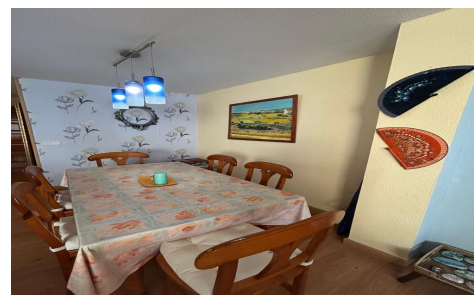

MLSC6281532

Duplex in Calpe

€249,000

2

2

85m²

N/A

N/A