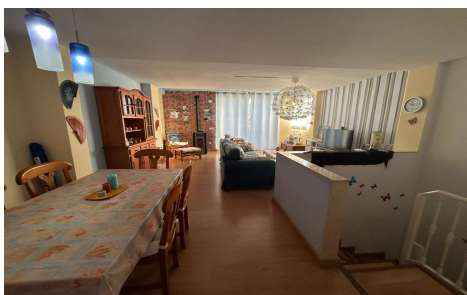

MLSC6281532

Duplex in Calpe

€249,000

2

2

85m²

N/A

N/A