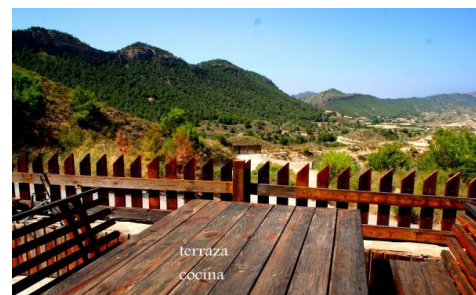

MLSC586862

Finca in Gea Y Truyols
€450,000

3

2

150m²

23,400m²

Magnificent One-of-a-kind Estate in the Sierra de Columbares Natural Park, Gea y Truyols. Nestled in the heart of nature, this property enjoys an idyllic setting with spectacular views of the valley and surrounding mountains. The estate comprises 23,400 m² of land, located just 25 km from the beach, 17 km from the center of Murcia, 25 km from the new Corvera Airport, and close to several go...(Ask for More Details!)