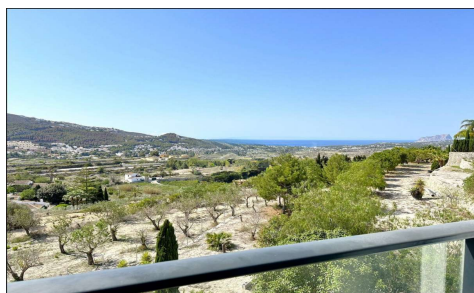

MLSC4828721

**Apartment in Benitachell****€225,000**

2

2

78m<sup>2</sup>

N/A

N/A

Apartment in a building with an elevator. The apartment has a south orientation and views of farmland and towards the sea. The apartment building is situated in the town centre of Benitachell, all services are available on foot. The apartment has hot and cold air conditioning, two bedrooms, two bathrooms, and an open-plan living space. A parking bay in the underground garage is included....(Ask for More Details!)