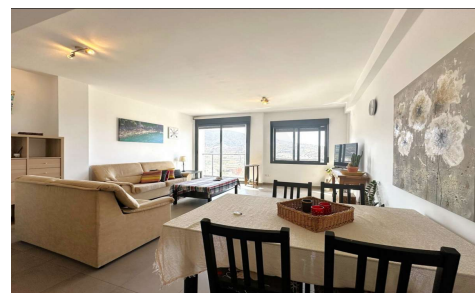

MLSC4828721

**Apartment in Benitachell****€225,000**

2

2

78m<sup>2</sup>

N/A

N/A

Apartment in a building with an elevator. The apartment has a south orientation and views of farmland and towards the sea. The apartment building is situated in the town centre of Benitachell, all services are available on foot. The apartment has hot and cold air conditioning, two bedrooms, two bathrooms, and an open-plan living space. A parking bay in the underground garage is included....(Ask for More Details!)