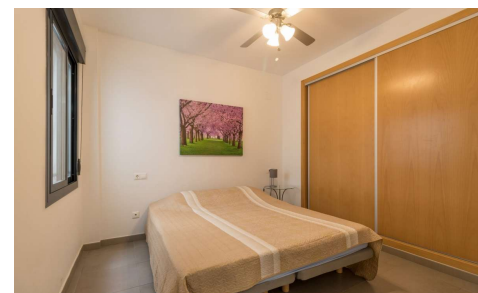

MLSC4828721

Apartment in Benitachell
€225,000

2

2

85m²

N/A

N/A

Apartment in a building with an elevator. The apartment has a south orientation and views of farmland and towards the sea. The apartment building is situated in the town centre of Benitachell, all services are available on foot. The apartment has hot and cold air conditioning, two bedrooms, two bathrooms, and an open-plan living space. A parking bay in the underground garage is included....(Ask for More Details!)