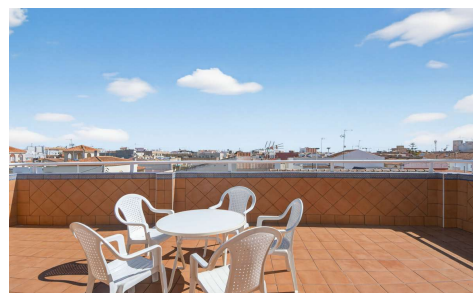

**Villa in Lo Pagan****€315,000****5****2****256m²****156m²****N/A**

Discover this magnificent detached villa in the heart of Lo Pagán, San Pedro del Pinatar. Perfectly designed for large families or savvy investors, this spacious property offers a unique blend of coastal charm and functional versatility. Key Features: Spacious Living: Boasts 5 well-appointed bedrooms and 2 independent living rooms, ensuring ample space for privacy and gatherings. Outdoor Liv... (Ask for More Details!)