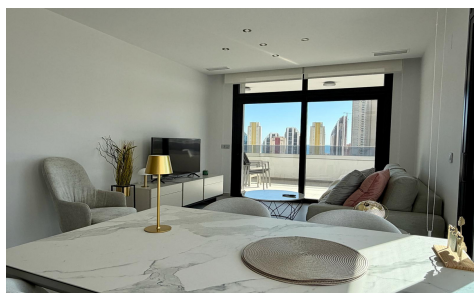

R5366380

Apartment Middle Floor Apartment in Benidorm €550,000

2

2

137m²

N/A

Key ready luxury apartment located in one of the most privileged areas of Benidorm, just 900 metres from the renowned Poniente Beach. Surrounded by iconic skyscrapers such as Intempo, Torre Delfín and Sunset Drive, this exclusive property perfectly combines elegance, comfort and breathtaking panoramic views of the sea and the mountains. It offers a modern design with spacious interiors, f...(Ask for More Details!)