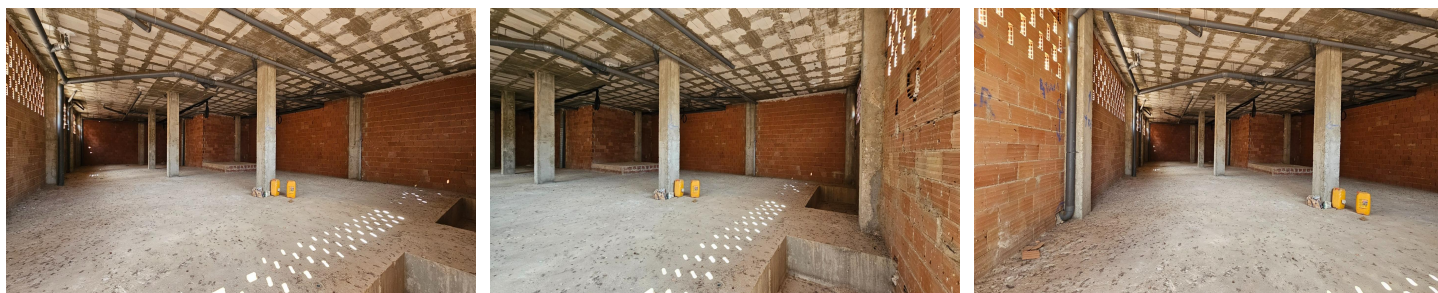

MLSC152421

**commercial in San Pedro Del Pinatar****€220,000**

0

0

326m²

N/A

N/A

A spacious commercial premises of 330 square meters is for sale, with an additional 26 square meters of terrace, located in an unbeatable location in the very center of San Pedro del Pinatar. With an area of: 326 m² + 25 m² of outdoor terrace, the corner premises have great visibility. It has high ceilings and a smoke outlet. It is located in front of a small square, ideal for attracting...(Ask for More Details!)