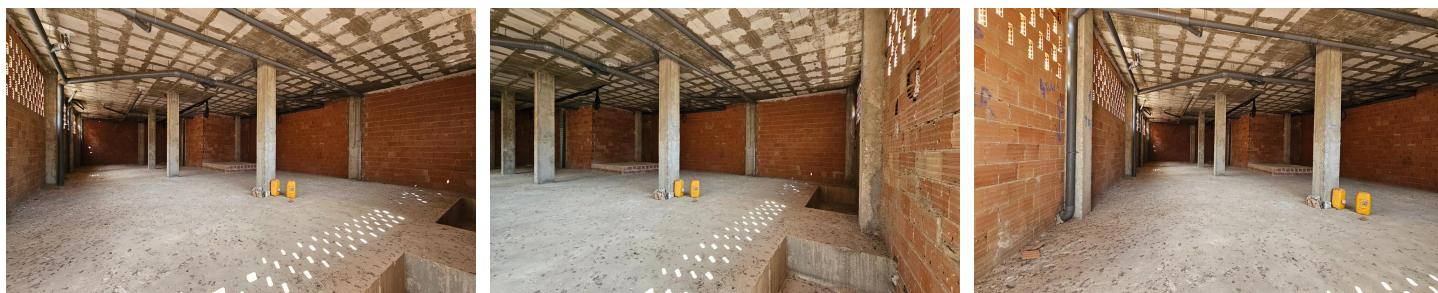

**MLSC152421**
**commercial in San Pedro Del Pinatar**
**€220,000**

**0**

**0**

**326m<sup>2</sup>**

**N/A**

**N/A**

A spacious commercial premises of 330 square meters is for sale, with an additional 26 square meters of terrace, located in an unbeatable location in the very center of San Pedro del Pinatar. With an area of: 326 m<sup>2</sup> + 25 m<sup>2</sup> of outdoor terrace, the corner premises have great visibility. It has high ceilings and a smoke outlet. It is located in front of a small square, ideal for attracting...(Ask for More Details!)