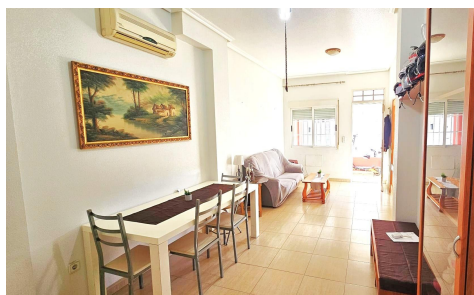

MLSC4136293

Town House in San Pedro Del Pinatar

€148,500

2

1

80m²

N/A

N/A