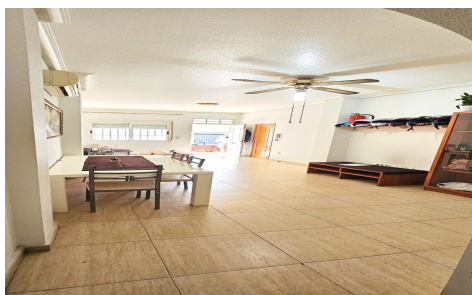

MLSC4136293

Town House in San Pedro Del Pinatar

€148,500

2

1

80m²

N/A

N/A