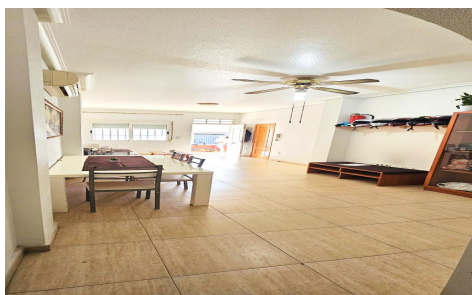

MLSC4136293

**Town House in San Pedro Del Pinatar**

**€148,500**

2

1

80m<sup>2</sup>

N/A

N/A