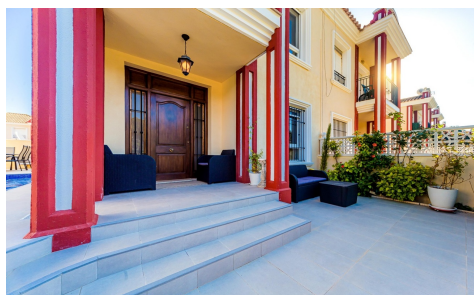

4

2

N/A

N/A

N/A

A 110 m² duplex home located in the quiet and green residential complex of Monte Mar, set within a beautiful pine park in Dehesa de Campoamor. The property is just 700 meters from the sea and the sandy shores of Playa de la Glea, accessible via a flat road with no hills. Most of the walk to the beach is shaded by tall pine trees, creating a pleasant and refreshing vibe. The home benefits f... (Ask for More Details!)