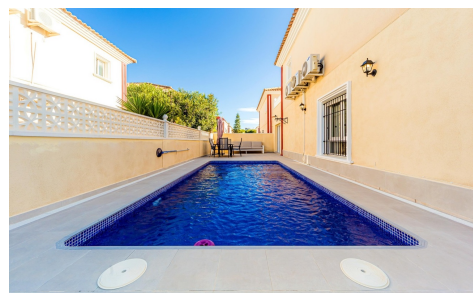

MLSC4269792

Duplex in Dehesa De Campoamor
€335,000

4

2

N/A

N/A

N/A

A 110 m² duplex home located in the quiet and green residential complex of Monte Mar, set within a beautiful pine park in Dehesa de Campoamor. The property is just 700 meters from the sea and the sandy shores of Playa de la Glea, accessible via a flat road with no hills. Most of the walk to the beach is shaded by tall pine trees, creating a pleasant and refreshing vibe. The home benefits f... (Ask for More Details!)