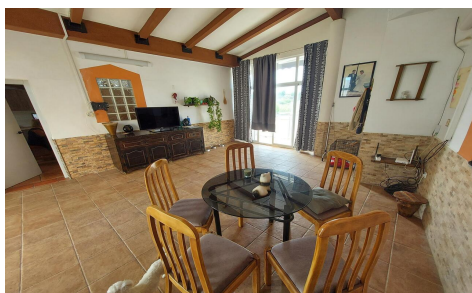

**MLSC2447219**

**Country House in Murcia**
**€210,000**

**3**

**2**

**250m<sup>2</sup>**

**7,000m<sup>2</sup>**

**N/A**

Substantial Country Property (250m<sup>2</sup>) set on 7,000m<sup>2</sup> Plot with Private Swimming Pool - Numerous rooms - The internal layout lends itself to be split into two self contained units as as a guest house / B&B or space for a home business or extended family. Charming Country Home with Expansive Land – Only €210,000 Discover a unique opportunity to enjoy space, comfort, and an exceptional qual...(Ask for More Details!)