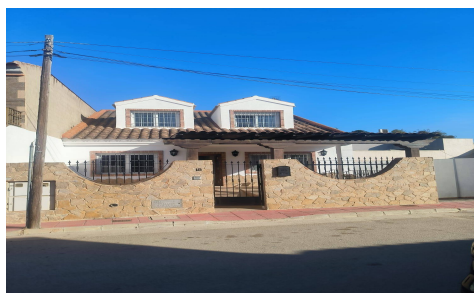

MLSC4114146

Town House in Torre Pacheco

€265,000

4

2

300m²

N/A

N/A