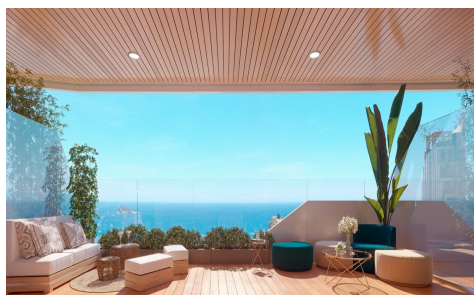

Apartment in Benidorm

€690,000

2

2

80m²

N/A

NEW CONSTRUCTION RESIDENTIAL IN PLAYA PONIENTE DE BENIDORM !!! New residential sea views with 220 homes with 2, 3 and 4 bedrooms in a glass tower with spacious terraces with views. Equipment : Appliances: Hood, Oven and touch-control induction hob, Refrigerator, Dishwasher, Washing machine, Pre-installation for dryer and microwave. Shower screen with safety ...(Ask for More Details!)