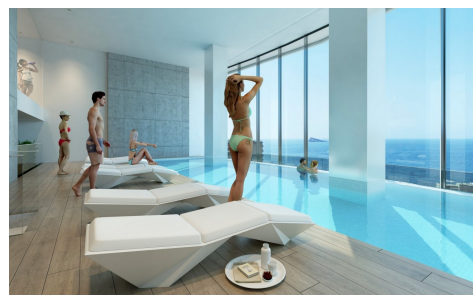

Apartment in Benidorm

€690,000

2

2

80m²

N/A

NEW CONSTRUCTION RESIDENTIAL IN PLAYA PONIENTE DE BENIDORM !!! New residential sea views with 220 homes with 2, 3 and 4 bedrooms in a glass tower with spacious terraces with views. Equipment : Appliances: Hood, Oven and touch-control induction hob, Refrigerator, Dishwasher, Washing machine, Pre-installation for dryer and microwave. Shower screen with safety ...(Ask for More Details!)