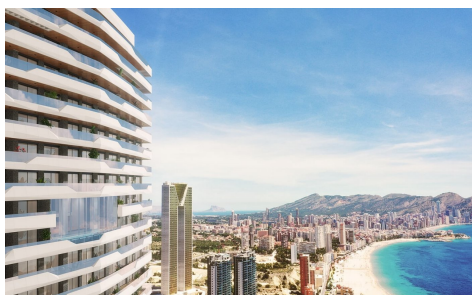

Apartment in Benidorm

€690,000

2

2

80m²

N/A

NEW CONSTRUCTION RESIDENTIAL IN PLAYA PONIENTE DE BENIDORM !!! New residential sea views with 220 homes with 2, 3 and 4 bedrooms in a glass tower with spacious terraces with views. Equipment : Appliances: Hood, Oven and touch-control induction hob, Refrigerator, Dishwasher, Washing machine, Pre-installation for dryer and microwave. Shower screen with safety ...(Ask for More Details!)