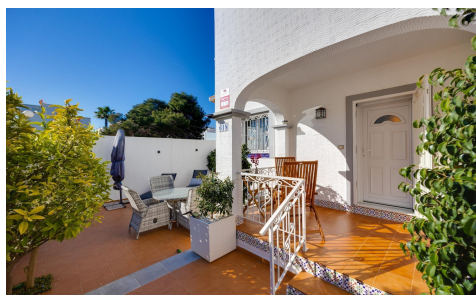

R5361559

House Semi Detached House in Orihuela

€265,000

3

2

90m²

N/A

N/A