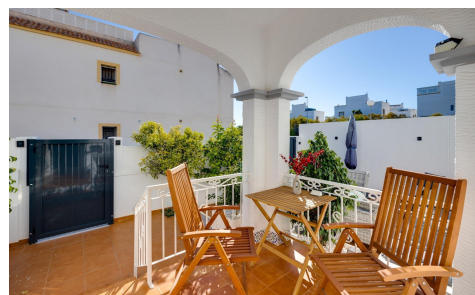

R5361559

House Semi Detached House in Orihuela

€265,000

3

2

90m²

N/A

N/A