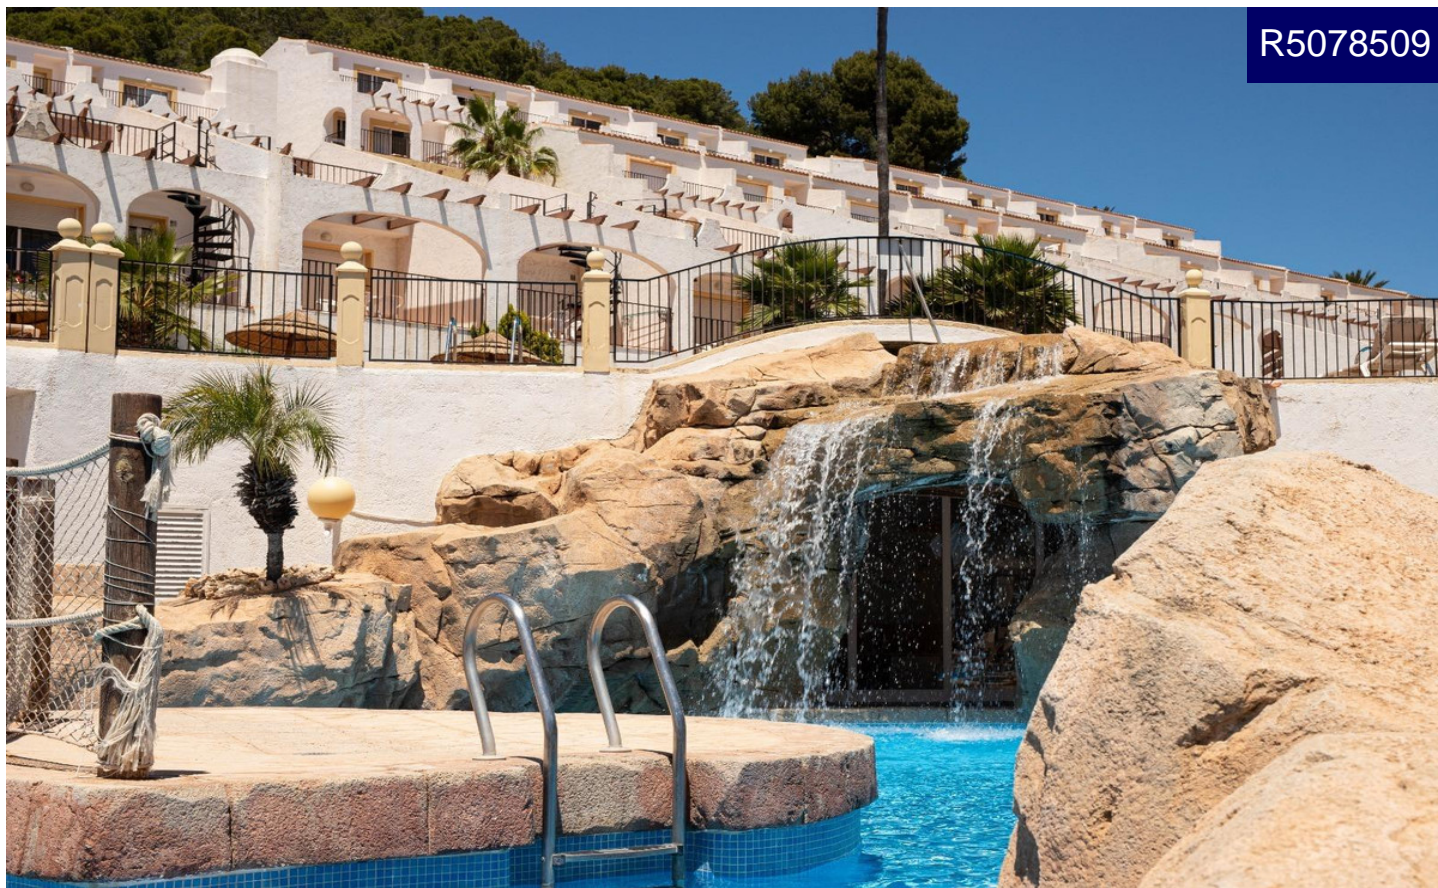

## House Bungalow in Calpe

**€230,000**

**1**

**1**

**57m<sup>2</sup>**

**N/A**

**N/A**

Experience serenity in this charming 1-bedroom bungalow, located in a quiet residential area within the prestigious Imperial Park urbanization. Enjoy a spacious private terrace with breathtaking views of the Mediterranean Sea and the iconic Peñón de Ifach, Calpe's famous natural landmark. The property features a bright living room with a sofa bed, open-plan fully equipped kitchen, 1 full...(Ask for More Details!)