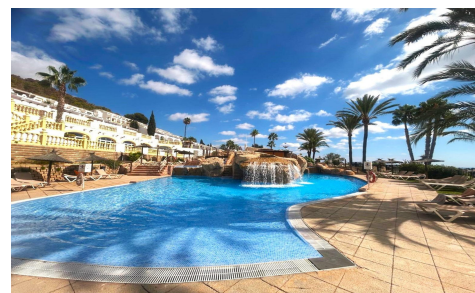

## House Bungalow in Calpe

**€230,000**

**1**

**1**

**57m<sup>2</sup>**

**N/A**

**N/A**

Experience serenity in this charming 1-bedroom bungalow, located in a quiet residential area within the prestigious Imperial Park urbanization. Enjoy a spacious private terrace with breathtaking views of the Mediterranean Sea and the iconic Peñón de Ifach, Calpe's famous natural landmark. The property features a bright living room with a sofa bed, open-plan fully equipped kitchen, 1 full...(Ask for More Details!)