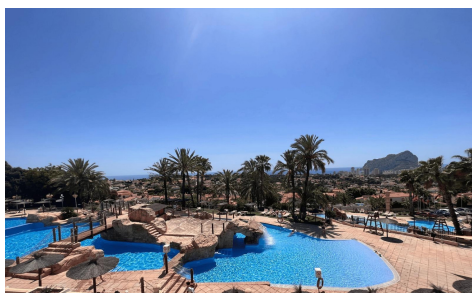

## House Bungalow in Calpe

**€230,000**

**1**

**1**

**57m<sup>2</sup>**

**N/A**

**N/A**

Experience serenity in this charming 1-bedroom bungalow, located in a quiet residential area within the prestigious Imperial Park urbanization. Enjoy a spacious private terrace with breathtaking views of the Mediterranean Sea and the iconic Peñón de Ifach, Calpe's famous natural landmark. The property features a bright living room with a sofa bed, open-plan fully equipped kitchen, 1 full...(Ask for More Details!)