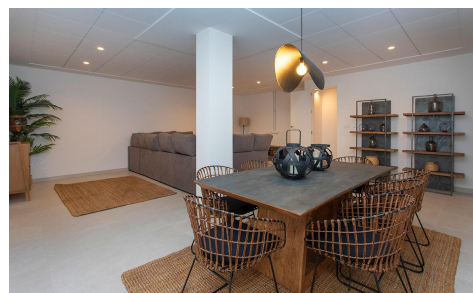

R4921546

House Bungalow in HondÃ³n De Las Nieves €357,250

3

3

228m²

266m²

N/A

Located in the picturesque area of Pueblo, in Hondon de las Nieves, this spectacular chalet combines the charm of mountain tranquility with proximity to the sea, just 36 km from beautiful beaches. With a built surface of 228 m² and an extensive plot of 266 m², this property is the perfect setting for creating unforgettable moments with family and friends. Main features: Rooms and bathrooms... (Ask for More Details!)