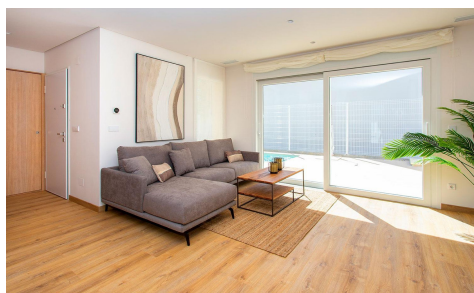

R4921546

House Bungalow in HondÃ³n De Las Nieves €357,250

3

3

228m²

266m²

N/A

Located in the picturesque area of Pueblo, in Hondon de las Nieves, this spectacular chalet combines the charm of mountain tranquility with proximity to the sea, just 36 km from beautiful beaches. With a built surface of 228 m² and an extensive plot of 266 m², this property is the perfect setting for creating unforgettable moments with family and friends. Main features: Rooms and bathrooms... (Ask for More Details!)