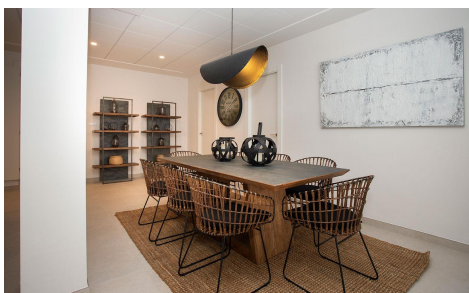

R4921546

House Bungalow in HondÃ³n De Las Nieves €357,250

3

3

228m²

266m²

N/A

Located in the picturesque area of Pueblo, in Hondon de las Nieves, this spectacular chalet combines the charm of mountain tranquility with proximity to the sea, just 36 km from beautiful beaches. With a built surface of 228 m² and an extensive plot of 266 m², this property is the perfect setting for creating unforgettable moments with family and friends. Main features: Rooms and bathrooms... (Ask for More Details!)