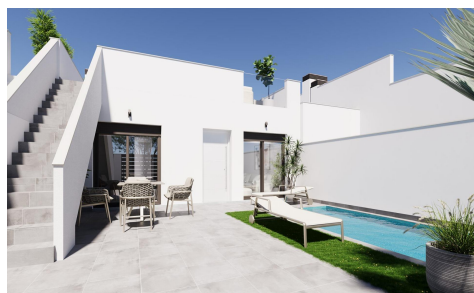

N9720
Town House in Torre Pacheco
€259,900

2

2

82m²

151m²

Modern, newly built semi-detached and terraced homes with private pools at El Alba Resort-Torre PachecoContemporary homes in a growing Mediterranean holiday communityThis new development comprises 16 exclusive semi-detached and terraced homes, situated at El Alba Mediterranean Resort in Torre Pacheco. Designed as single-storey homes, these modern properties offer a perfect...(Ask for More Details!)