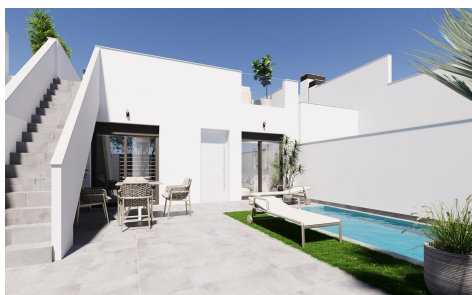

Town House in Torre Pacheco

€262,900

2

2

82m²

151m²

Modern, newly built semi-detached and terraced homes with private pools at El Alba Resort-Torre Pacheco. Contemporary homes in a growing Mediterranean holiday community. This new development comprises 16 exclusive semi-detached and terraced homes, situated at El Alba Mediterranean Resort in Torre Pacheco. Designed as single-storey homes, these modern properties offer a perfect... (Ask for More Details!)