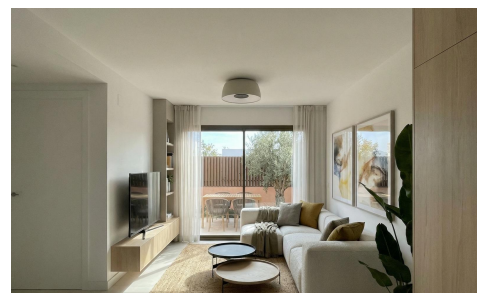

N9722

Quad House in Torre Pacheco
€272,900

2

2

77m²

150m²

New-build villas at El Alba Mediterranean Resort, in Torre PachecoModern living in a growing tourist destinationDiscover this exclusive new-build development comprising just 6 detached and semi-detached villas located at El Alba Mediterranean Resort, in Torre Pacheco, Murcia. This up-and-coming residential area combines modern architecture, leisure facilities and a relaxed...(Ask for More Details!)