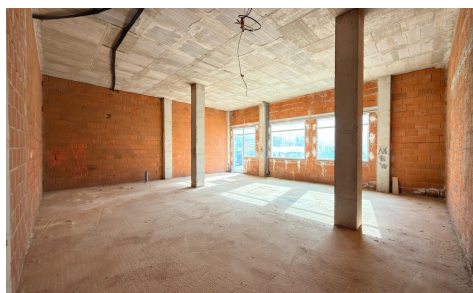

MLSC528318

**commercial in Orihuela Costa****€169,000**

0

0

92m<sup>2</sup>

N/A

N/A

Here is a smoother and commercially stronger version for your website: Commercial property in a prime location in Los Dolses. In Los Dolses, in an excellent location near the secondary school, we offer a commercial property with numerous possibilities. This property has a total surface area of 91.92 m<sup>2</sup> and can be fully furnished according to your own wishes and needs. Thanks to its str...(Ask for More Details!)