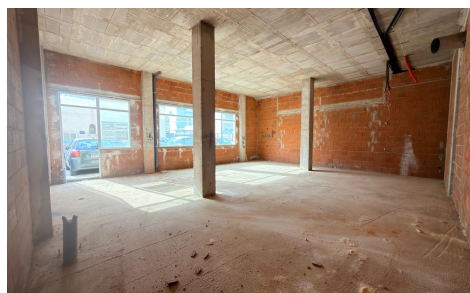

MLSC528318
commercial in Orihuela Costa
€169,000

0

0

92m²

N/A

N/A

Here is a smoother and commercially stronger version for your website: Commercial property in a prime location in Los Dolses In Los Dolses, in an excellent location near the secondary school, we offer a commercial property with numerous possibilities. This property has a total surface area of 91.92 m² and can be fully furnished according to your own wishes and needs. Thanks to its str...(Ask for More Details!)