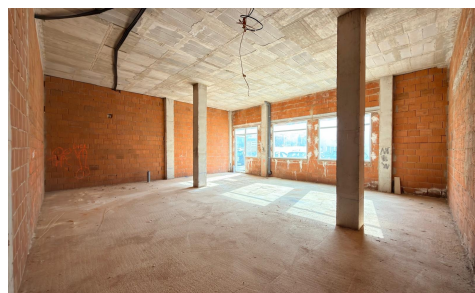

MLSC528318
commercial in Orihuela Costa
€169,000

0

0

92m²

N/A

N/A

Here is a smoother and commercially stronger version for your website: Commercial property in a prime location in Los Dolses In Los Dolses, in an excellent location near the secondary school, we offer a commercial property with numerous possibilities. This property has a total surface area of 91.92 m² and can be fully furnished according to your own wishes and needs. Thanks to its str...(Ask for More Details!)