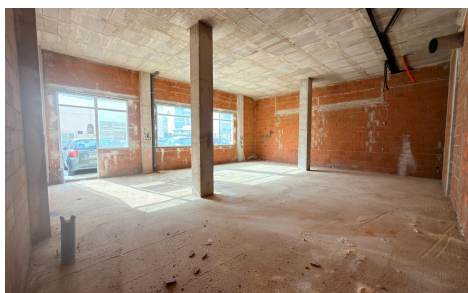

MLSC528318

**commercial in Orihuela Costa****€169,000**

0

0

92m<sup>2</sup>

N/A

N/A

Here is a smoother and commercially stronger version for your website: Commercial property in a prime location in Los Dolses. In Los Dolses, in an excellent location near the secondary school, we offer a commercial property with numerous possibilities. This property has a total surface area of 91.92 m<sup>2</sup> and can be fully furnished according to your own wishes and needs. Thanks to its str...(Ask for More Details!)