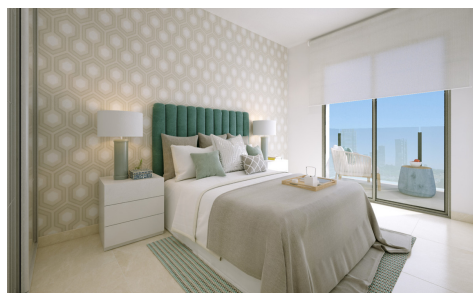

U141955

Apartment Middle Floor Apartment in Torrevieja €319,000

3

2

10,047m²

N/A

Building at 100m from the cura beach and natural swimming pools, in the heart of the promenade, modern building with 2 and 3 bedrooms, with lateral sea views, with large glass and steel terraces and communal swimming pool on the roof.