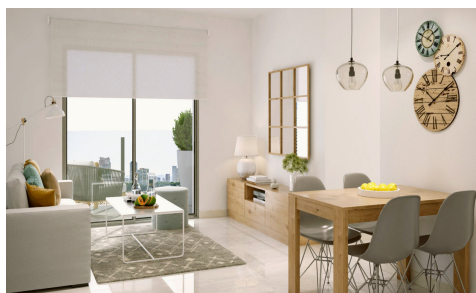

U141955

Apartment Middle Floor Apartment in Torrevieja €319,000

3

2

10,047m²

N/A

Building at 100m from the cura beach and natural swimming pools, in the heart of the promenade, modern building with 2 and 3 bedrooms, with lateral sea views, with large glass and steel terraces and communal swimming pool on the roof.