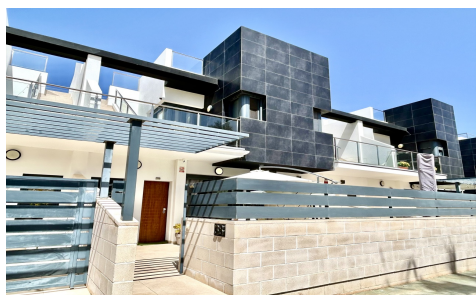

SWDF2326

Townhouse in Los Dolses
€375,000

3

3

108m²

250m²

Discover this stunning south-facing 3-bedroom, 3-bathroom townhouse in the beautiful Royal Manantial, offering fantastic views over the lush communal gardens and inviting pool areas. This exceptional property combines space, comfort, and an ideal orientation to enjoy sunshine throughout the day. Upon entering, you'll find a spacious private garage with direct access into the home—providin...(Ask for More Details!)