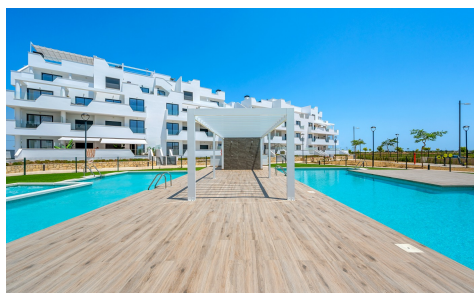

CBW-667

Apartments in Torre Pacheco
€289,000

2

2

70m²

N/A

Discover this modern corner apartment with 2 bedrooms and 2 bathrooms in the prestigious Santa Rosalía Lake & Life Resort, an exclusive and fast-growing community located between the coastline and the golf courses of the Murcia region. The apartment, southwest facing, is filled with natural light and offers beautiful views over the resort and the swimming pool. The open living a...(Ask for More Details!)