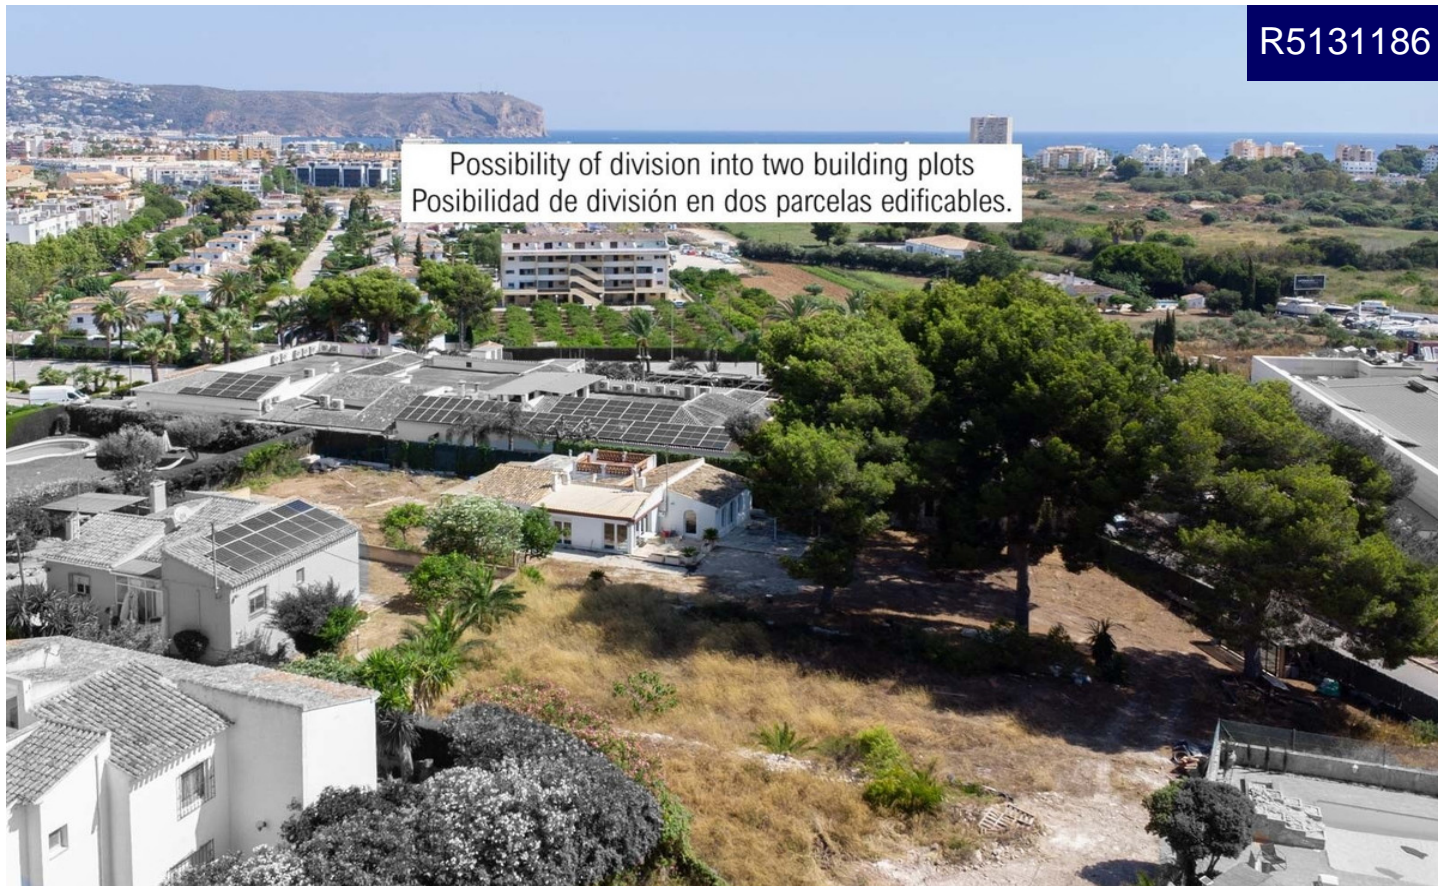

R5131186

Possibility of division into two building plots
 Posibilidad de división en dos parcelas edificables.

House Detached Villa in Jávea - Xàbia

€850,000

3

2

152m²

2,600m²

N/A

Plot of 2,600 m² with a house and the possibility of dividing it into two buildable plots. This plot is located only a short distance from the sandy beach of Jávea and offers an excellent investment opportunity. The plot can be perfectly divided into two independent buildable plots of approximately 1,300 m² each, suitable for building two luxury villas. Currently, the plot contains a single... (Ask for More Details!)