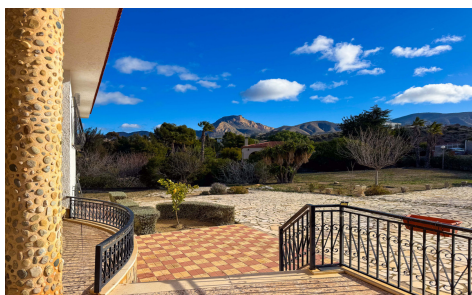

**R5342818**

**House Detached Villa in Elda**
**€495,000**

**6**

**3**

**350m<sup>2</sup>**

**5,200m<sup>2</sup>**

Spacious Mediterranean villa located between the prestigious residential areas of Las Salinetas and Loma Bada, Elda/Petrer, with 5 bedrooms, private pool and beautiful open views of the mountains, situated just 1 km from the center of Elda and about 20 minutes from Alicante and its beaches. A unique property that combines space, privacy, and nature with excellent connections and proximit...(Ask for More Details!)