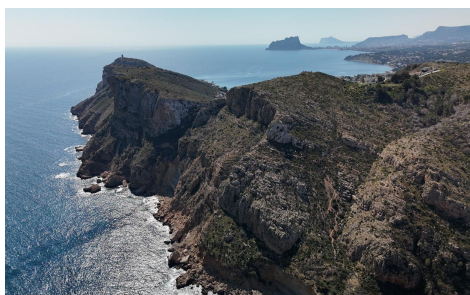

## House Detached Villa in Benitachell

**€190,000**

**2**

**1**

**85m<sup>2</sup>**

**N/A**

**N/A**

For sale House. Location Benitachell (ALICANTE). Total area 85.00 m2. Number of rooms – 2. Number of bedrooms 2. Number of bathrooms 1. Year of construction 2007. Distance to the sea 700 m. Orientation West. Features:- Sea views- Communal pool- Air conditioning