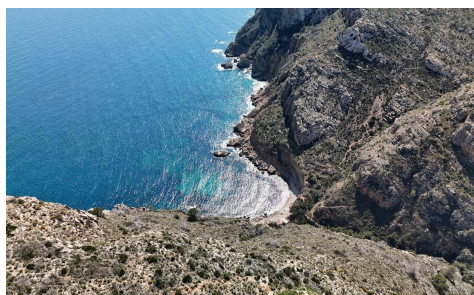

## House Detached Villa in Benitachell

**€190,000**

**2**

**1**

**85m<sup>2</sup>**

**N/A**

**N/A**

For sale House. Location Benitachell (ALICANTE). Total area 85.00 m2. Number of rooms – 2. Number of bedrooms 2. Number of bathrooms 1. Year of construction 2007. Distance to the sea 700 m. Orientation West. Features:- Sea views- Communal pool- Air conditioning