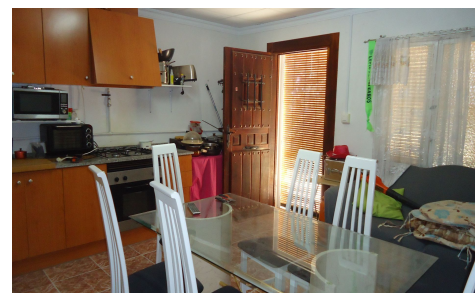

2

1

130m²

9,012m²

N/A

House with Pool and Lemon Grove on a 9,012 m² Plot Near Abanilla Discover this lovely 100 m² country house set in a peaceful 9,012 m² estate, nestled close to the Chicamo River and just a short drive from the charming towns of Mahoya and Abanilla. The house features a spacious open-plan living room and kitchen, ideal for family gatherings, as well as two cozy bedrooms and a full bathroom....(Ask for More Details!)