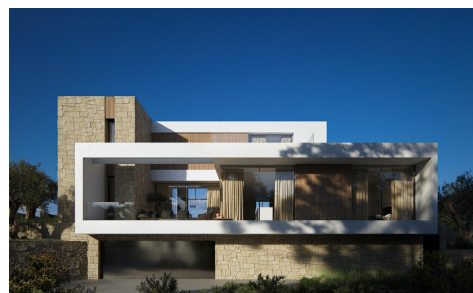

**SP1519**

**Villa in Moraira\_teulada**
**€3,500,000**

**4**

**4**

**510m<sup>2</sup>**

**1,601m<sup>2</sup>**

Luxury Contemporary Villa with Sea Views in Benimeit Moraira&#13;&#13;This exclusive contemporary villa perfectly combines functionality, elegant architecture and premium quality finishes. Located in the sought after residential area of Benimeit in Moraira, the property sits on an elevated hillside plot offering open panoramic views across the surrounding landscape and towards the Medite...(Ask for More Details!)